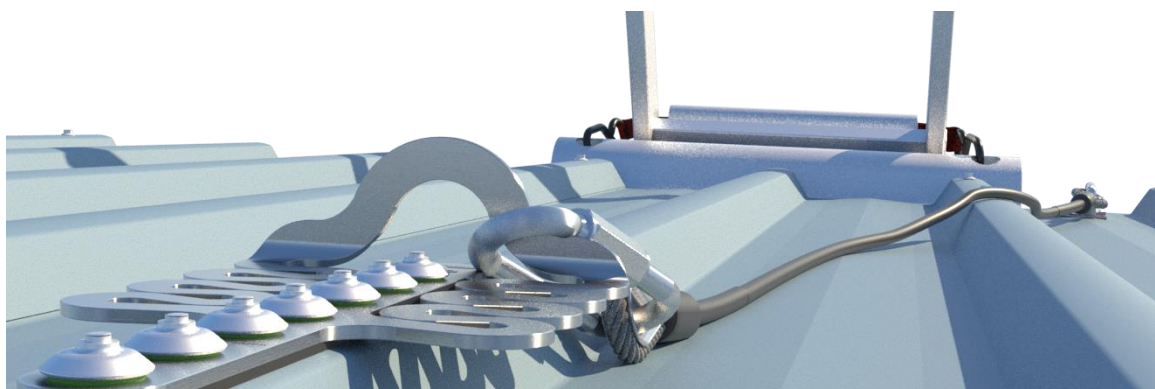

STROPS

First Man Up System

- Used as a first man up system; reduces the amount of entry access anchors required.
- Quicklink must be attached to a load rating anchor.
- Attachment end should be secured with a strop hook when not in use to ensure it can be accessed from a safe area for next use.
- UV plastic coated to prevent wear on roof sheeting.

ANCHOR SYSTEM IN USE VIDEO

POSITIONING OF SAFETYLINK ANCHOR POINT *(refer to appendix diagrams of the Handbook)*

The first must be in a position easily and safely reached by a secured ladder or a manhole access point.

PRODUCT CODE	PRODUCT DESCRIPTION
STROP001	1 metre Strop - PVC Coating SS cable with end attachments
STROP001.5	1.5 metre Strop - PVC Coating SS cable with end attachments
STROP002	2 metre Strop - PVC Coating SS cable with end attachments
STROP002.5	2.5 metre Strop - PVC Coating SS cable with end attachments
STROP003	3 metre Strop - PVC Coating SS cable with end attachments
STROP003.5	3.5 metre Strop - PVC Coating SS cable with end attachments
STROP004	4 metre Strop - PVC Coating SS cable with end attachments
STROP005	5 metre Strop - PVC Coating SS cable with end attachments

STROP HOOK WITH WARNING TAG

Product Code: Strophaok+Sign

- **NOT INCLUDED** with strops, to order **Product Code: Strophaok+Sign**
- Secures the attachment point of the strop when not in use, ensuring the wind cannot blow the strop away from access point.
- Please note this is not a load rated anchor, only to be used as an accessory to secure the strop.
- Hook can be secured with 2 screws or 2 rivets.
- Sprung Gate for easy and secure use.