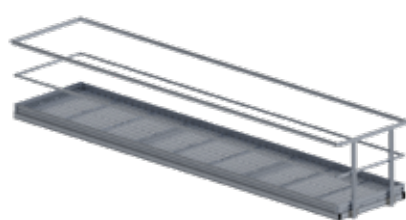

PRODUCT CODE: STAIRM.PLAT.G.1250X6000

Length	6000mm
Width	1250mm
Mesh	Regular Holes