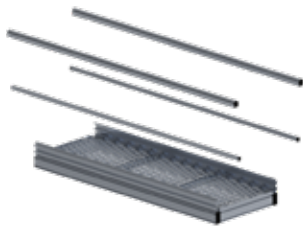

PRODUCT CODE: STAIRM.PLAT.G.686X2000

Length	2000mm
Width	686mm
Mesh	Regular Holes

PRODUCT CODE: STAIRM.PLAT.G.1250X2000

Length	2000mm
Width	1250mm
Mesh	Regular Holes

PRODUCT CODE: STAIRM.PLAT.G.1850X2000

Length	2000mm
Width	1850mm
Mesh	Regular Holes