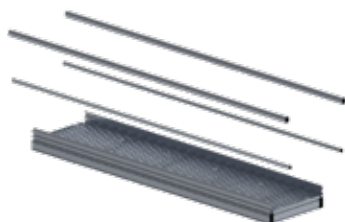

PRODUCT CODE: STAIRM.PLAT.S.686X3000

Length	3000mm
Width	686mm
Mesh	Small Holes

PRODUCT CODE: STAIRM.PLAT.S.1250X3000

Length	3000mm
Width	1250mm
Mesh	Small Holes

PRODUCT CODE: STAIRM.PLAT.S.1850X3000

Length	3000mm
Width	1850mm
Mesh	Small Holes

Got questions? Contact SafetyLink for more information

1300 789 545