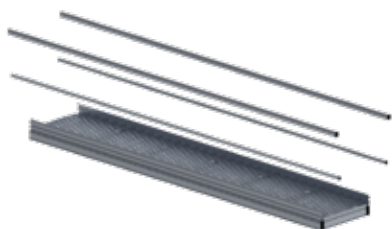

PRODUCT CODE: STAIRM.PLAT.S.686X4000

Length	4000mm
Width	686mm
Mesh	Small Holes