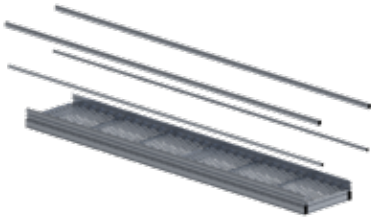

PRODUCT CODE: STAIRM.PLAT.G.686X4000

Length	4000mm
Width	686mm
Mesh	Regular Holes