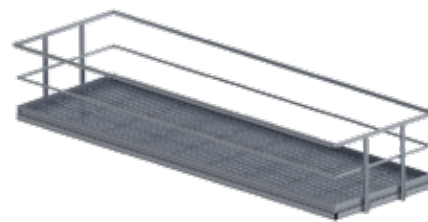

PRODUCT CODE: STAIRM.PLAT.S.1850X6000

Length	6000mm
Width	1850mm
Mesh	Small Holes