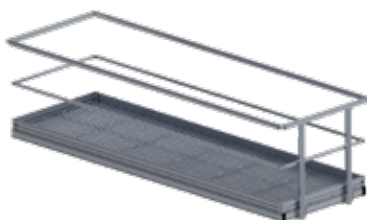

PRODUCT CODE: STAIRM.PLAT.S.1850X3000

Length	3000mm
Width	1850mm
Mesh	Small Holes

Got questions? Contact SafetyLink for more information

1300 789 545

PRODUCT CODE: STAIRM.PLAT.S.686X4000

Length	4000mm
Width	686mm
Mesh	Small Holes