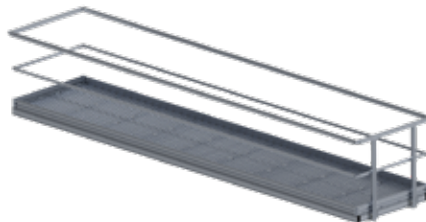

PRODUCT CODE: STAIRM.PLAT.S.1250X5000

Length	5000mm
Width	1250mm
Mesh	Small Holes

PRODUCT CODE: STAIRM.PLAT.S.1850X5000

Length	5000mm
Width	1850mm
Mesh	Small Holes

PRODUCT CODE: STAIRM.PLAT.S.686X6000

Length	6000mm
Width	686mm
Mesh	Small Holes