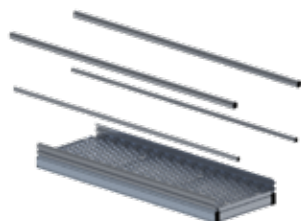

PRODUCT CODE: STAIRM.PLAT.S.686X2000

Length	2000mm
Width	686mm
Mesh	Small Holes

PRODUCT CODE: STAIRM.PLAT.S.1250X2000

Length	2000mm
Width	1250mm
Mesh	Small Holes

PRODUCT CODE: STAIRM.PLAT.S.1850X2000

Length	2000mm
Width	1850mm
Mesh	Small Holes