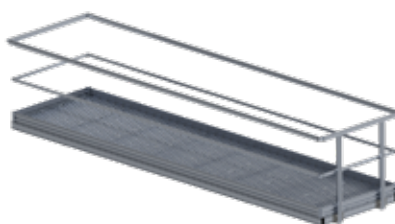

PRODUCT CODE: STAIRM.PLAT.S.1250X4000

Length	4000mm
Width	1250mm
Mesh	Small Holes

PRODUCT CODE: STAIRM.PLAT.S.1850X4000

Length	4000mm
Width	1850mm
Mesh	Small Holes

PRODUCT CODE: STAIRM.PLAT.S.686X5000

Length	5000mm
Width	686mm
Mesh	Small Holes