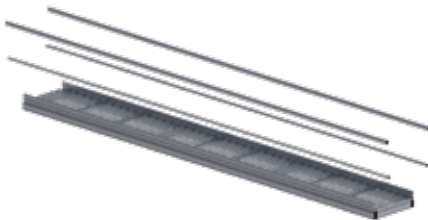

PRODUCT CODE: STAIRM.PLAT.G.686X6000

Length	6000mm
Width	686mm
Mesh	Regular Holes