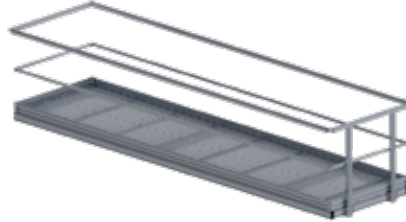

PRODUCT CODE: STAIRM.PLAT.G.1250X5000

Length	5000mm
Width	1250mm
Mesh	Regular Holes