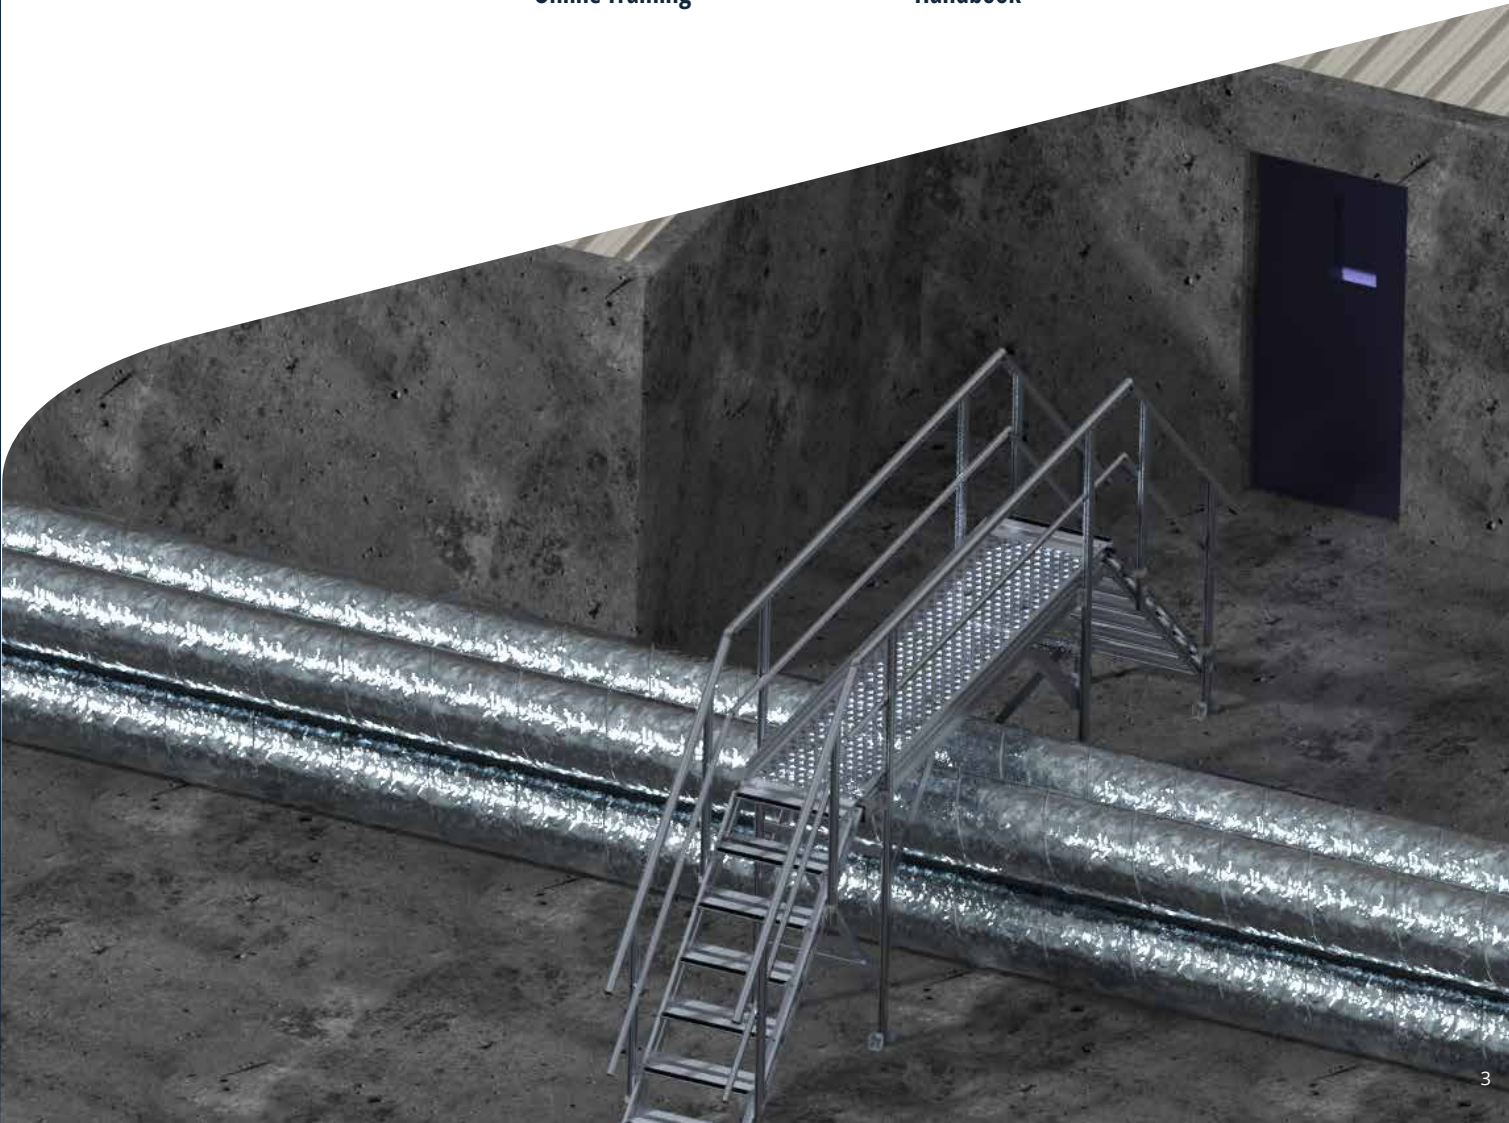

SafetyLink's FastFit Modular System is the ultimate solution for safe and permanent height access.

Designed to meet the rigorous demands of industrial, commercial, and large-scale worksites, this innovative system delivers a reliable combination of strength, versatility, and compliance.

Unlike traditional fixed access solutions, the FastFit Modular System is fully modular, allowing for seamless customization to suit any site requirement. Its intelligently engineered components are lightweight for easy transport yet durable enough to withstand the harshest working environments.

Installation is straightforward and efficient, minimizing downtime while ensuring absolute safety standards are maintained. Whether your project requires a simple straight run, complex configurations around obstacles, or long-term permanent setups, FastFit provides a scalable and future-proof solution.

By choosing SafetyLink's FastFit Modular System, you're investing in more than just access—you're choosing efficiency, compliance, and long-term reliability without compromise.

SafetyLink Modular Systems are design to and when installed in accordance with this manual are compliant with AS 1657:2018.