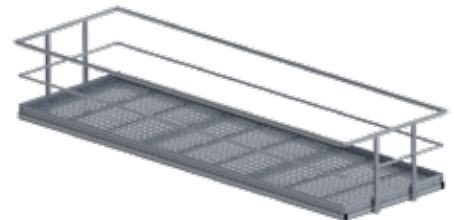

PRODUCT CODE: STAIRM.PLAT.G.1850X5000

Length	5000mm
Width	1850mm
Mesh	Regular Holes

PRODUCT CODE: STAIRM.PLAT.G.686X6000

Length	6000mm
Width	686mm
Mesh	Regular Holes

PRODUCT CODE: STAIRM.PLAT.G.1250X6000

Length	6000mm
Width	1250mm
Mesh	Regular Holes