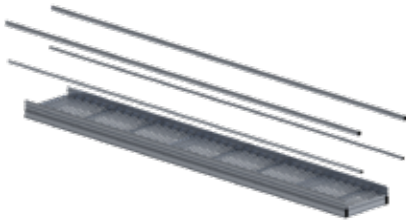

PRODUCT CODE: STAIRM.PLAT.G.686X5000

Length	5000mm
Width	686mm
Mesh	Regular Holes