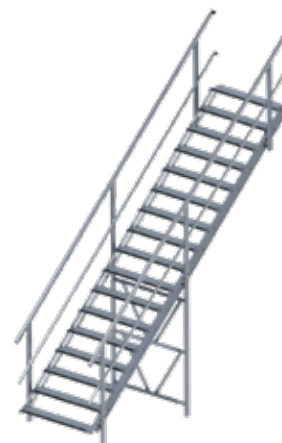

PRODUCT CODE: STAIRM.CASE.45.15.900

Height	2388-3282mm
Width	900mm
No. of Treads	15

PRODUCT CODE: STAIRM.CASE.45.15.1200

Height	2388-3282mm
Width	1200mm
No. of Treads	15

PRODUCT CODE: STAIRM.CASE.45.16.600

Height	2547-3501mm
Width	600mm
No. of Treads	16

PRODUCT CODE: STAIRM.CASE.45.16.900

Height	2547-3501mm
Width	900mm
No. of Treads	16

PRODUCT CODE: STAIRM.CASE.45.16.1200

Height	2547-3501mm
Width	1200mm
No. of Treads	16

PRODUCT CODE: STAIRM.CASE.45.17.600

Height	2706-3720mm
Width	600mm
No. of Treads	17

PRODUCT CODE: STAIRM.CASE.45.17.900

Height	2706-3720mm
Width	900mm
No. of Treads	17

PRODUCT CODE: STAIRM.CASE.45.17.1200