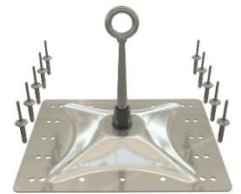

www.safetylink.com

Catalogue

Anchor Layout Video

Safety Centre Training

DATA SHEET

CLASSIC SURFACELINK

Aluminium Surface Mounted Anchor

- Multi-directional fall protection.
- Suits a multitude of roof profiles.
- Surface mounted anchors must not be used for rope access (abseiling).
- Install using 10 x 8mm Rivets (Drill Size 7.8-8.2mm, 27.7mm length, 1.0-9.5mm grip).
- The building or structure for the anchorages must be assessed by an engineer, unless it is clear to a competent person that the structure is adequate.

STANDARDS

Complies with AS/NZS 1891.4.

WHAT AM I USED FOR?

An anchor point designed for use on metal roof sheet profiles where access to timber is difficult. Adjustable design to suit different roof profiles.

COMPLETE UNIT - PRODUCT CODE: ASURF001 + RIVETS			Weight: 0.967kg
Product Parts	Description	Qty	Material
EYEBOLT-SURFACELINK	SurfaceLink Eyebolt	1	316 Stainless Steel
NUT LOCKING HEX	Locking Hex Nut	1	316 Stainless Steel
ADV-PLATE-AL-305-H	SurfaceLink Plate: 305x243x3mm (Holes)	1	Aluminium
WASHER 70od-Plastic	Washer: 70 OD	1	Plastic
WASHER 50od-SS	Washer: 50 OD	1	316 Stainless Steel
WASHER M16_SPRING	Spring Washer: M16 316SS	1	316 Stainless Steel
NUT M16	Nut: M16	1	316 Stainless Steel
FOAM-TAPE 29 cm	Adhesive single sided tape	2	Foam
Rivet_8mm(27.7)	Aluminium 8mm Tri-fold Rivets	10	Aluminium